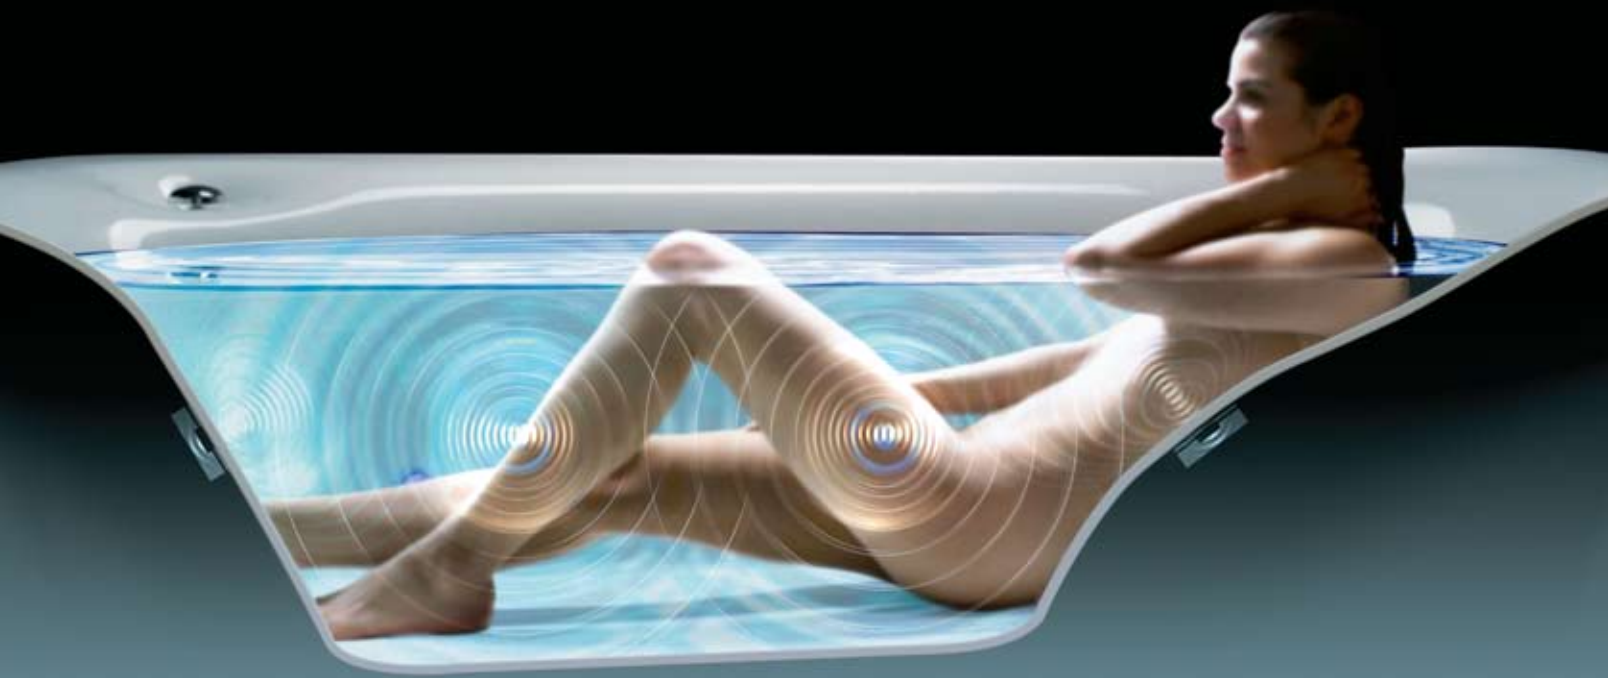

- **How does it work?**

VibrAcoustic panels broadcast sound waves that travel through the water and gently resound in the body. Strategically positioned throughout the bath to provide the most beneficial effects to the entire body, these panels are concealed within the shell of the bath for a smooth, uninterrupted bathing surface. Music and chromatherapy, a sequence of soothing colored lights, are choreographed to work in unison with the VibrAcoustic panels for a holistic approach to profound relaxation.

- **What else should I know?**

A user-friendly, conveniently located DTV – Bath interface controls all VibrAcoustic features and affords bathers the option of listening to a favorite playlist or radio station.

## VibrAcoustic Original Compositions

- **Solitude**

Designed to promote deep relaxation and rhythmic breathing, *Solitude* features universal tones and rhythms evoking the constancy of tides and steadying the breath. Muscles relax and lengthen as a single soft tone resonates, capturing the mind and drawing out the breath. *Solitude* creates a peaceful environment where the mind and body are one.

- **Letting Go**

Offering sweeping, undulating rhythms, *Letting Go* guides you through a symphonic full-body experience. Music subtly rises, then gently dissipates. Intuitively, the body follows *Letting Go* into a relaxed, meditative repose. A wave of energy swells with each breath, releasing tension along the spine through the shoulders, neck and head. *Letting Go* leads you effortlessly into tranquility.