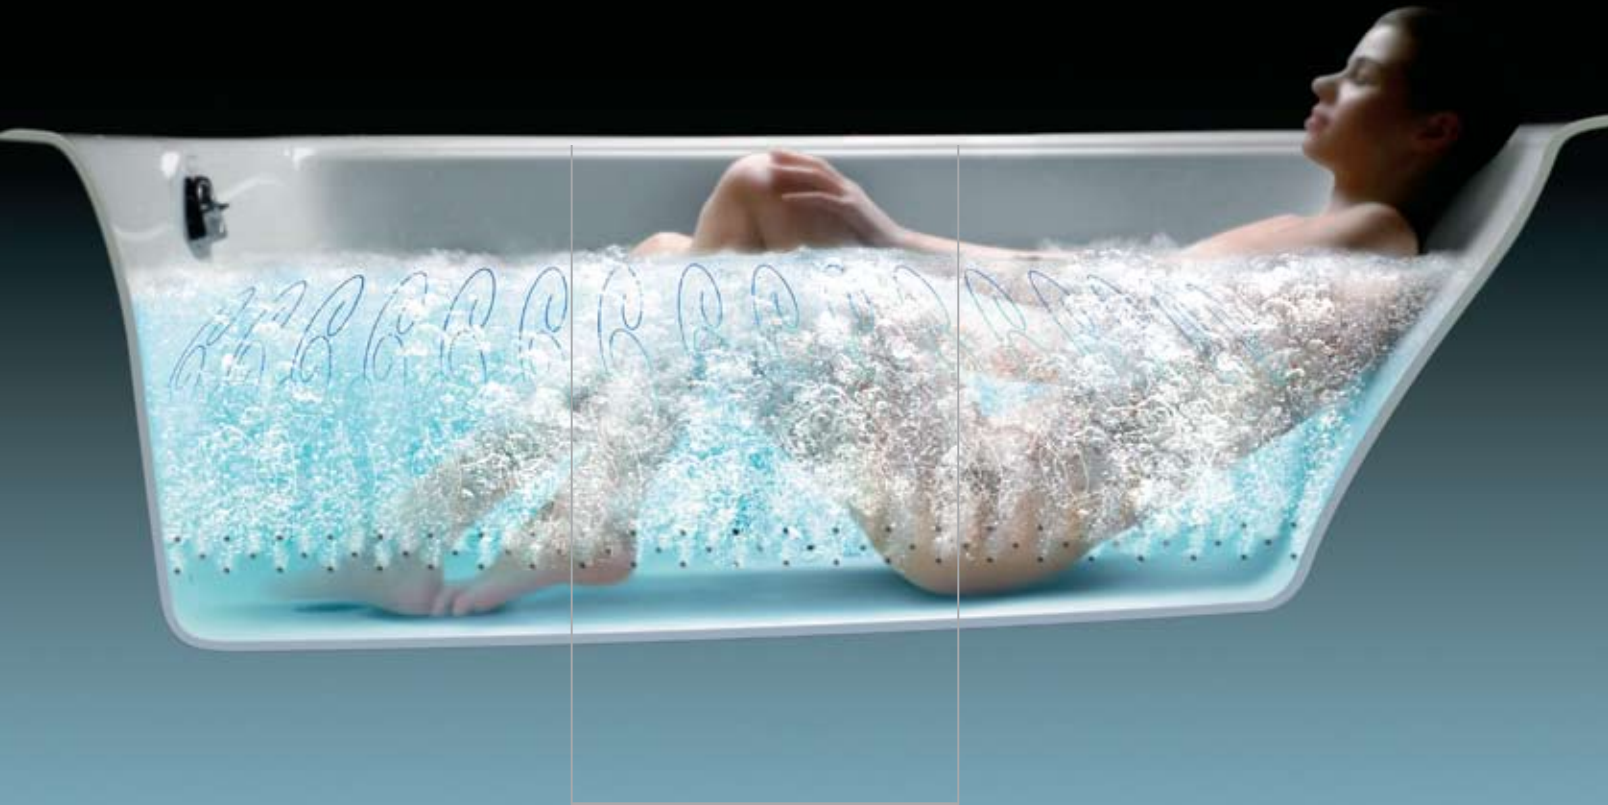

Bancroft® BubbleMassage Bath