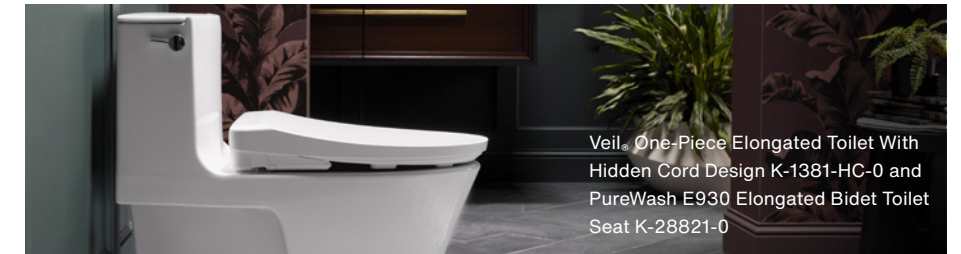

Bidet Toilet Seat Comparison Chart

A bidet seat is an instant upgrade to almost any toilet. Discover the comfort and convenience features of bidet toilet seats, with options such as warm-water cleansing, warm-air drying, nightlight, and heated seat, to leave you feeling a cleaner kind of clean. KOHLER® bidet seats are designed to fit most toilets, and our signature designs complement a range of decors.

*PureWash M100 toilet seat attachment provides bidet functionality to most toilet seats. Toilet seat is sold separately.

Colors  White (0)  Biscuit (96)